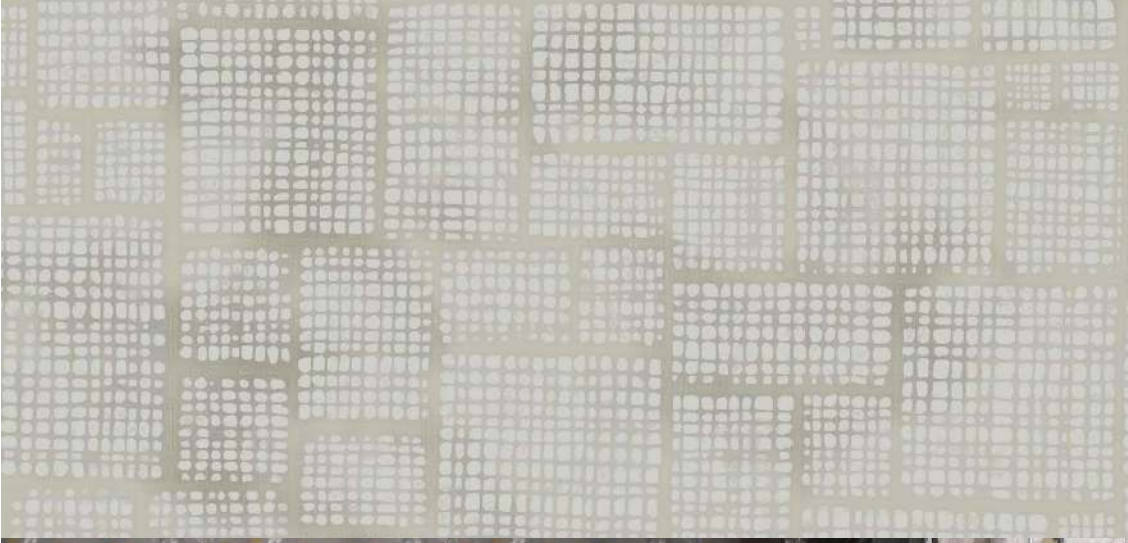

Timeless and subtle colours for the home, such as cream, taupe and grey are complemented by blue accents. Metallic effects in silver and gold also exude an illustrious pride and give the wallpaper a very special touch.

100305

100306

100304

101301

101302

103303

101104

101103

101101

100105

100108

102102

101107

101106

100201

100202