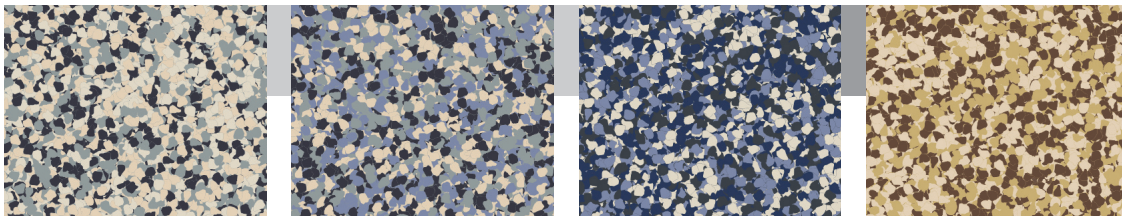

The colours shown differ slightly from the originals due to the nature of the printing process.

everroll® stone high density, small pores, fine colour granulate

Berlin

Nome

Kush

Goa

everroll® stone high density, small pores, large colour granulate, base colour lightgrey

Ísland

Helsinki

Kýpros

Jakarta

everroll® xtreme very high density, small pores

Toronto I

Hamburg I

La Digue I

Siwa I

everroll® xtreme very high density, small pores, fine colour granulate

Toronto III

Hamburg III

La Digue III

Siwa III

everroll® xtreme very high density, small pores, large colour granulate

Toronto IV